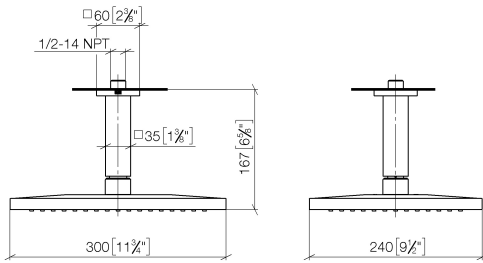

## Rain shower with ceiling fixing 300 x 240 mm - Dark Chrome

IMO

28 775 980

Fits: IMO, MEM, CL.1

- rain shower 300 x 240mm
- PURE RAIN, max. flow rate 20 l/min (at 3 bar)
- Function from: 12 l/min
- distance between ceiling and lower edge of the shower 165mm
- rosette 60 x 60, as required
- 1/2" connection
- with anti-scale system
- quick clearing
- WRAS 1707033

### Recommended miscellaneous

**Concealed wall elbow -**

35 085 970 90

- max. recess depth 163 mm
- min. recess depth 90 mm

28 775 980

mm [inches]

Certificates

LGA\_29232.